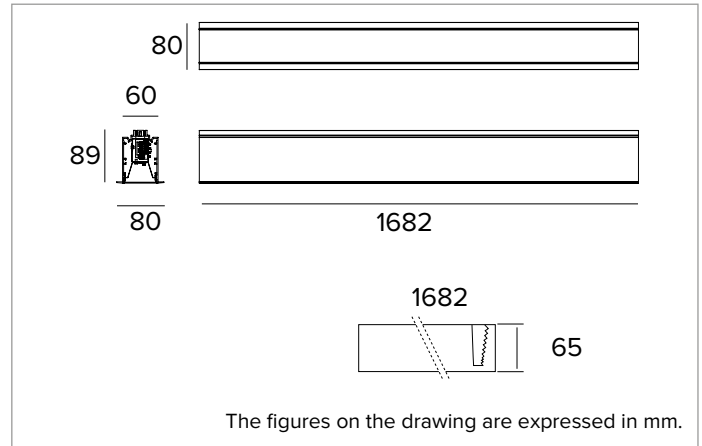

SOURCE

LED Engine made of linear LED boards Ra80. Tunable White version available on request.

Energy efficiency class: D

Nominal power: 72W

Nominal flux: 10800lm

Colour rendering index: 80

Rf: 82.6

Rg: 95.7

CCT nominal: 4000K

SDCM: 3

Lifetime (L80/B10): >50000h tq +25°C

ILLUMINOTECHNICAL CHARACTERISTICS

Wall Washer - Optical system composed of a highly reflective polished aluminium reflector, a PMMA cylindrical lens, a holographic filter and transparent polycarbonate cover.

Emission: DOWN WW

Optical efficiency: 79%

Fixture flux: 8500lm

Luminous efficacy: 105lm/W

Photobiological safety: Compliant with RG1 low risk group

MECHANICAL CHARACTERISTICS

White painted extruded aluminium body, available in four different lengths. Magnetic installation system to mount the light unit into the housing complete with an anti-fall safety cable.

Colour and finish: Plaster white

Dimensions: L=1682mm

Weight: 5Kg

Version: LINEAR

Degree of protection: IP20

ELECTRICAL CHARACTERISTICS

Integrated electronic ON-OFF power supply. Complete with electrical cables to guarantee feeding continuity (max 2kW). Emergency Pack available on request. Luminaire compliant with EN 60598-2-22 for power supply from a centralised emergency system CPSS (Central Power Supply System), not incorporated in the luminaire - high risk areas excluded. The default power and flux are 100% in AC and 100% in DC.

Fixture Power: 81W

Power supply: 220-240Vac 50/60Hz

Insulation Class: CLASS 1

Type of driver / Control: ON-OFF

Driver included: YES

Class F: YES

SAFE FLICKER: PstLM=<1 and SVM=<0.4 (IEC TR 61547-1 and IEC TR 63158), to ensure a more comfortable and safe light

Ambient temperature: 0°C / +25°C

INSTALLATION

For linear configurations complete with a special connector to attach to the power supply. To be completed with end caps.

NOTES

110-277Vac version available on request.

REGULATIONS AND CERTIFICATIONS

ENEC.

WARRANTY

5 years.

WARNING

Luminaire designed for disposal/recycling at end-of-life. Replaceable (LED only) light source by a professional. Replaceable control gear by a professional.

Due to the technological evolution of the electronic components, the data provided may be updated, and as such, confirmation must be requested during the order process.

Luminous flux and power supply have +/-10% tolerances with respect to the indicated value. tq +25°C (CIE 121).

We reserve the right to make technical changes.

Targetti Sankey S.r.l.
Via Pratese, 164
50145 Firenze - Italy
Tel: +39 055 37911
targetti.com
targetti@targetti.com

CCIAA Firenze
Share Capital:
€ 500.000,00
VAT N. (IT):
01537660480
R.E.A.: FI-275656

TARGETTI